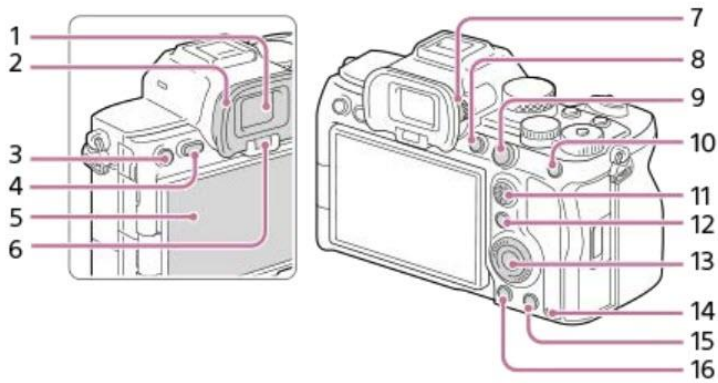

Sutter Notes for Sony a7iv Camera

Front side

Rear side

The **Fn** Button quickly displays many settings Select from the displays

The **AF-On** Button also controls Zoom

Pressing the AF-On Button automatically focuses as long as Manual Focus is not selected with the Fn Button

Top side

The **Right Rear Dial** adjusts Exposure Compensation

Bottom

Sides