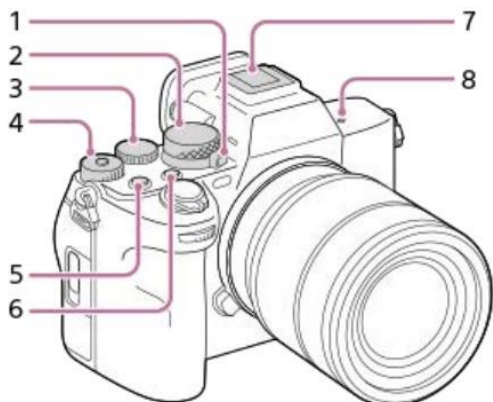

Sutter Notes for Sony a7iv Camera

Front side

Rear side

The **Fn** Button quickly displays many settings Select from the displays

The **AF-On** Button also controls Zoom

Pressing the AF-On Button automatically focuses as long as Manual Focus is not selected with the Fn Button

Top side

The **Right Rear Dial** adjusts Exposure Compensation

Bottom

Sides