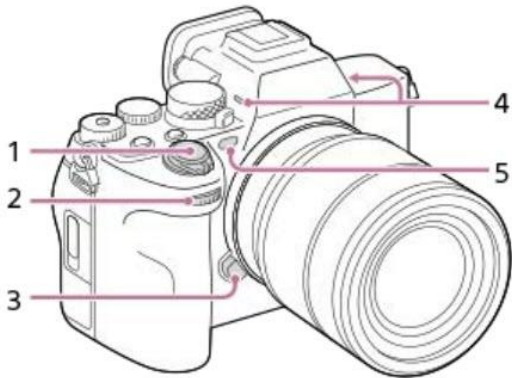

Sutter Notes for Sony a7iv Camera

Front side

Rear side

The **Fn** Button quickly displays many settings Select from the displays

The **AF-On** Button also controls Zoom

Pressing the AF-On Button automatically focuses as long as Manual Focus is not selected with the Fn Button

Top side

The **Right Rear Dial** adjusts Exposure Compensation

Bottom

Sides