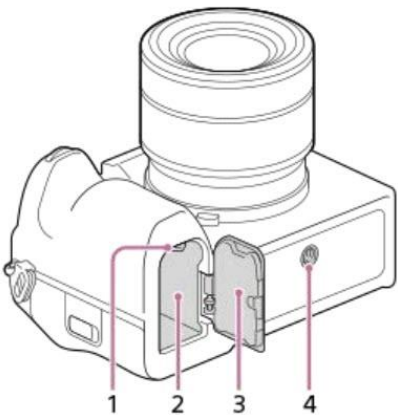

Sutter Notes for Sony a7iv Camera

Front side

Rear side

The **Fn** Button quickly displays many settings Select from the displays

The **AF-On** Button also controls Zoom

Pressing the AF-On Button automatically focuses as long as Manual Focus is not selected with the Fn Button

Top side

The **Right Rear Dial** adjusts Exposure Compensation

Bottom

Sides